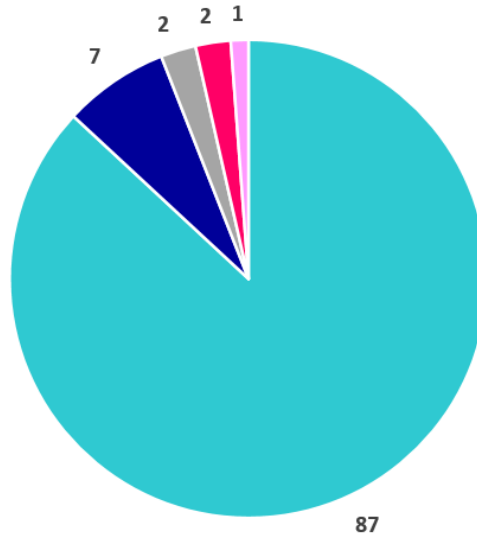

TFA DESTINATION DATA 2021-2022

Year 11 Destinations	NO.	%
BEAL SIXTH FORM (BEAL CAMPUS)	29	27
BEAL SIXTH FORM (TFA CAMPUS)	25	23
BBIH	1	1
OTHER SIXTH FORM SCHOOLS OR COLLEGES	51	47
APPRENTICESHIP	1	1
EMPLOYMENT	1	1
UNABLE TO BE IN EDUCATION DUE TO LONG TERM ILLNESS	1	1
TOTAL	109	100

TFA YEAR 11 2021-2022
DESTINATION DATA (%)

- BEAL SIXTH FORM (BEAL CAMPUS)
- BEAL SIXTH FORM (TFA CAMPUS)
- BBIH
- OTHER SIXTH FORM SCHOOLS OR COLLEGES
- APPRENTICESHIP
- EMPLOYMENT
- UNABLE TO BE IN EDUCATION DUE TO LONG TERM ILLNESS

Year 13 Destinations	NO.	%
UNIVERSITY	73	87
EMPLOYMENT	6	7
APPRENTICESHIP	2	2
SPORTS TRAINING CONTRACT ABROAD	2	2
BEAL SIXTH FORM (resit)	1	1
TOTAL	84	100

TFA YEAR 13 2021-2022
DESTINATION DATA (%)

■ UNIVERSITY ■ EMPLOYMENT ■ APPRENTICESHIP ■ SPORTS TRAINING CONTRACT ABROAD ■ BEAL SIXTH FORM (resit)