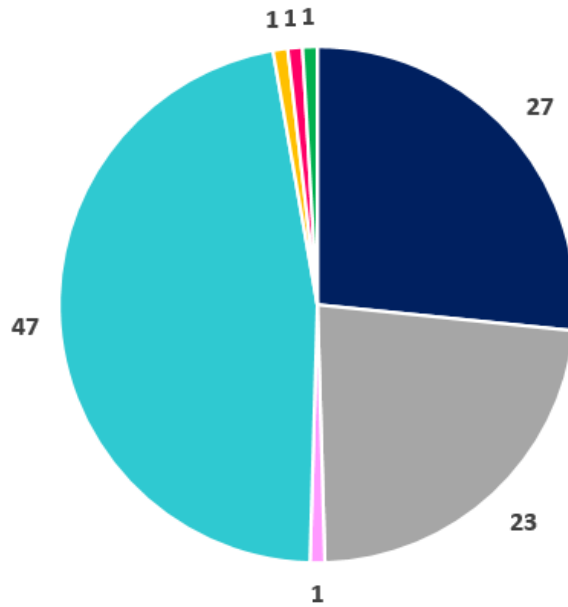

TFA DESTINATION DATA 2021-2022

Year 11 Destinations	NO.	%
BEAL SIXTH FORM (BEAL CAMPUS)	29	27
BEAL SIXTH FORM (TFA CAMPUS)	25	23
BBIH	1	1
OTHER SIXTH FORM SCHOOLS OR COLLEGES	51	47
APPRENTICESHIP	1	1
EMPLOYMENT	1	1
UNABLE TO BE IN EDUCATION DUE TO LONG TERM ILLNESS	1	1
TOTAL	109	100

TFA YEAR 11 2021-2022
DESTINATION DATA (%)

- BEAL SIXTH FORM (BEAL CAMPUS)
- BEAL SIXTH FORM (TFA CAMPUS)
- BBIH
- OTHER SIXTH FORM SCHOOLS OR COLLEGES
- APPRENTICESHIP
- EMPLOYMENT
- UNABLE TO BE IN EDUCATION DUE TO LONG TERM ILLNESS